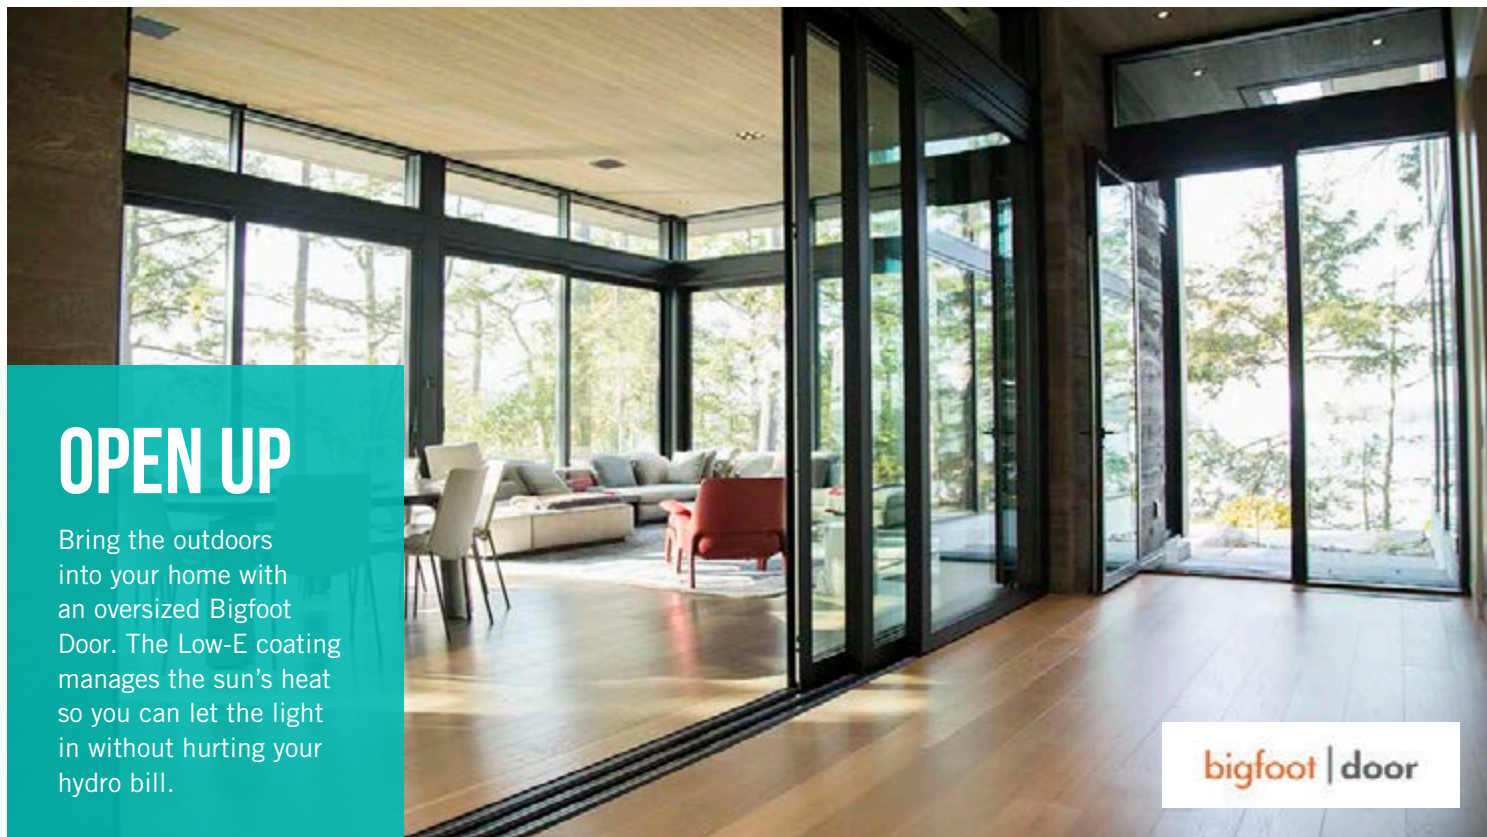

OPEN UP

Bring the outdoors into your home with an oversized Bigfoot Door. The Low-E coating manages the sun's heat so you can let the light in without hurting your hydro bill.

bigfoot | door

SHOP CLEARANCE

YARD SALE

Stop by our showroom to see the clearance area, which includes new doors, windows, decking, siding and more! Finish your home projects this year with affordable products from top brands!