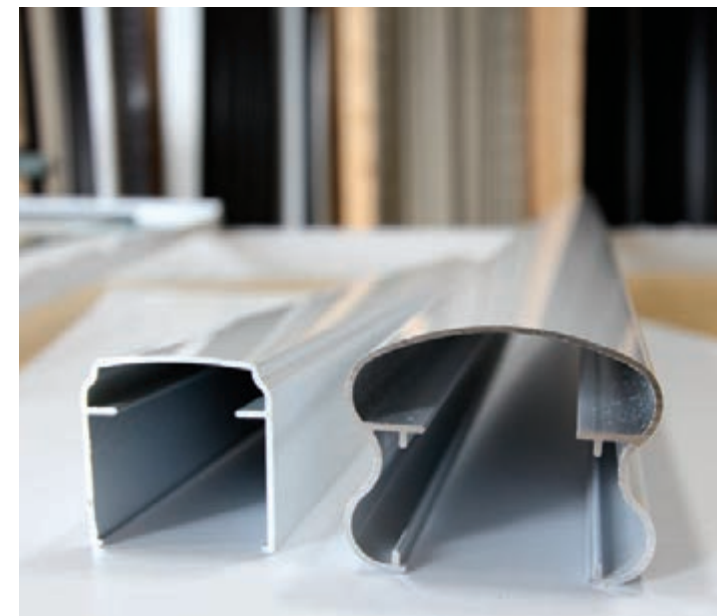

SENSATIONAL SIDING

Longboard® siding is designed for contemporary residential and commercial projects. The perfect solution for achieving all of the richness and beauty of wood without the maintenance. Longboard® is available in a wide range of woodgrain and solid colour finishes and has superior resistance to weathering.

DOORS TO ADORE

Add a focal point to your home with a unique entrance door that reflects your personality. A new entry door not only boosts your home's curb appeal, but can improve energy efficiency and security. Steel slabs with wood frames, fiberglass or vinyl cladding — doors come in many finishes, colours and sizes. With Van Dolder's Custom Exteriors, your options are endless.

www.vandolders.com
Owen Sound & Collingwood

READY FOR RAILINGS?

Unlike hardwoods that need regular care and maintenance, Van Dolder's aluminum railings don't need to be stained, treated, painted or finished to maintain their beauty and durability. An important feature as decks are continuously exposed to the sun, wind and water. Available in 3/4 straight spindles, solid panels or glass, and four colour options; white, brown, pebble and black. Installation is available, or order and do the easy install yourself!